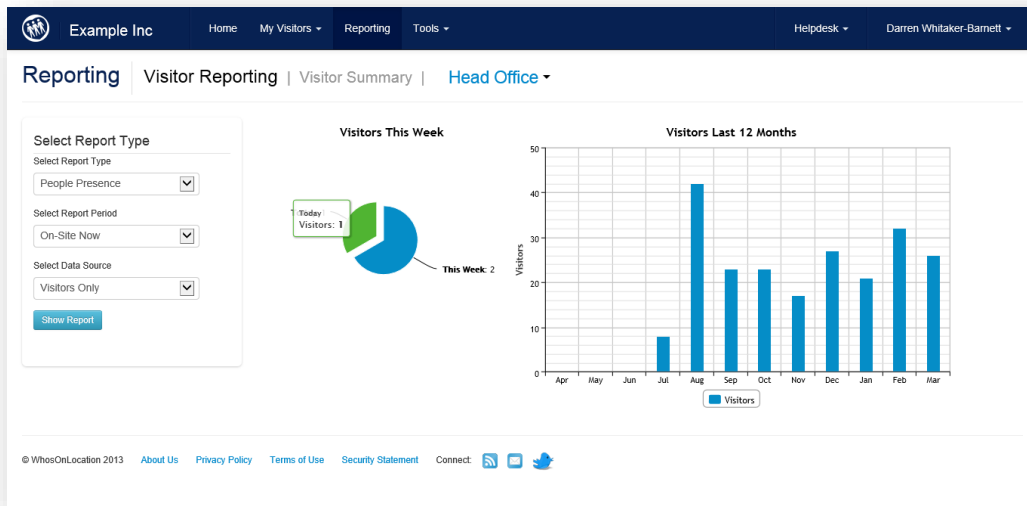

From only

\$18 per month

30 Day FREE Trial

Groove Identification Solutions | www.groovebadges.com

Tel: 1-888-940-3645

- Receptionist Access
- Visitor Kiosk
- Touch and non-touch
- Visitor Pass Issuance
- Visitor Pre-registration
- Visitor Questionnaire
- Express scan in | out
- Groups Management
- Frequent Visitor Management
- Employee Attendance
- Employee IN | OUT Board
- Receptionist Messaging
- Visitor arrival Messaging
- Email Messaging
- SMS Messaging
- Multiple Location Support
- Evacuation Reporting
- Team Support
- Auto Sign Out
- Any time zone worldwide
- Online Support
- Chat Support
- No Software to Download
- Cloud based
- Restful API
- AD Support